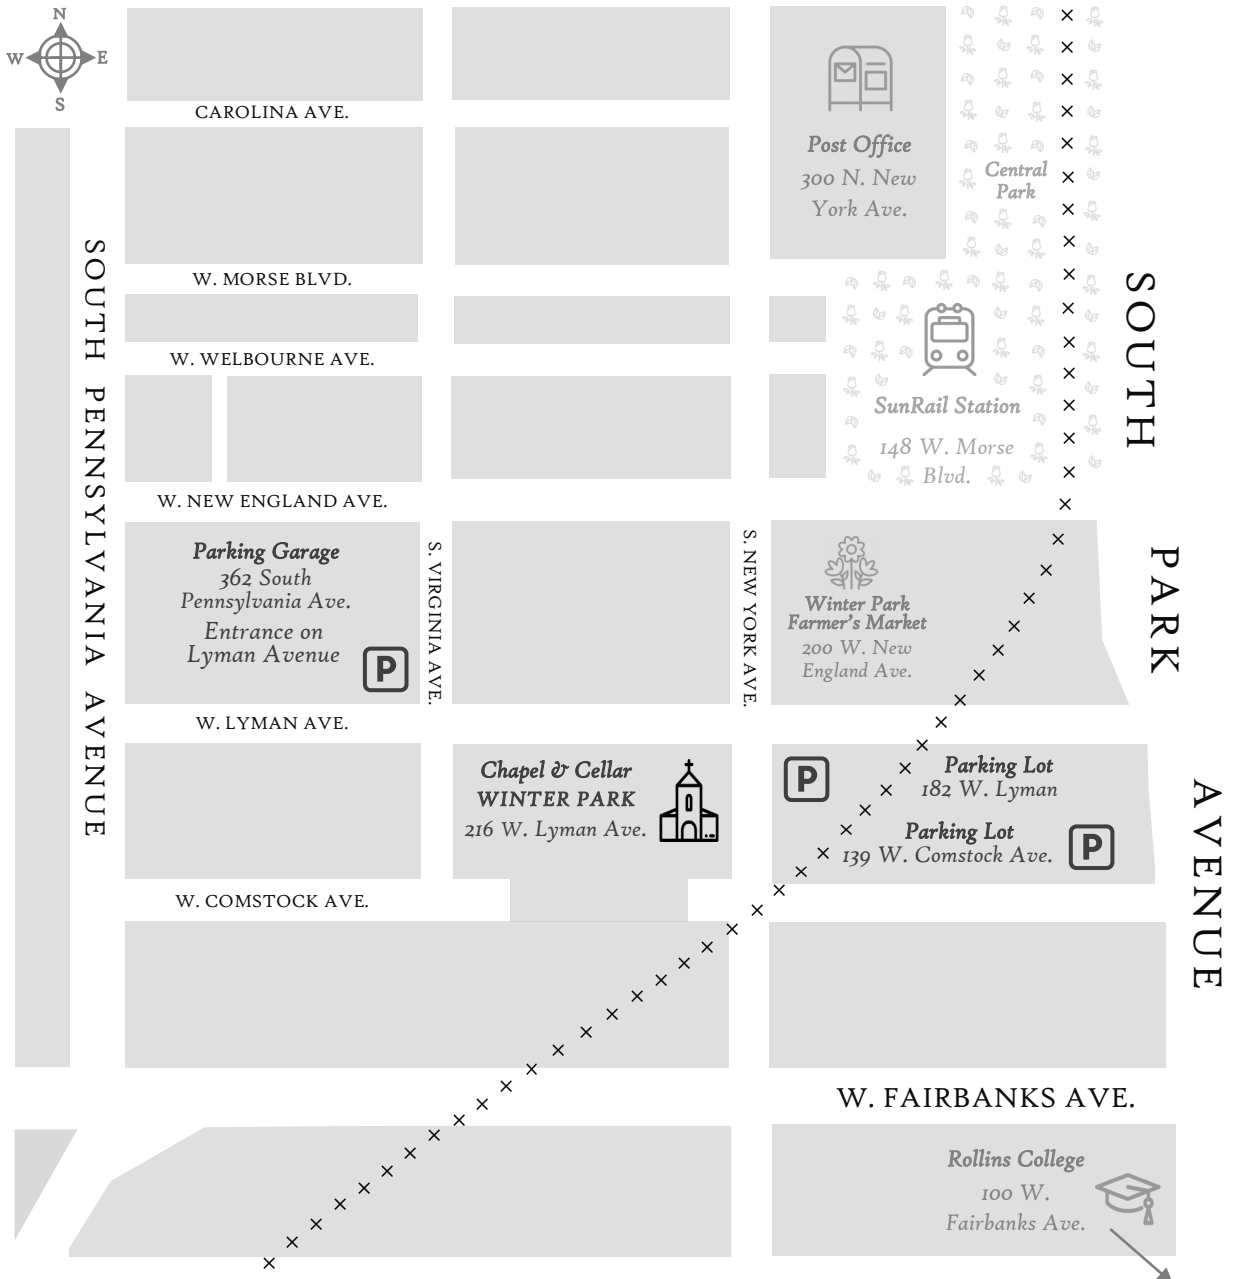

CHAPEL & CELLAR

WINTER PARK

Public Parking Map

*Reserved parking is limited at the Chapel & Cellar WINTER PARK. Please reference above for available public parking.

P - Free Public Parking

X - Railroad Tracks